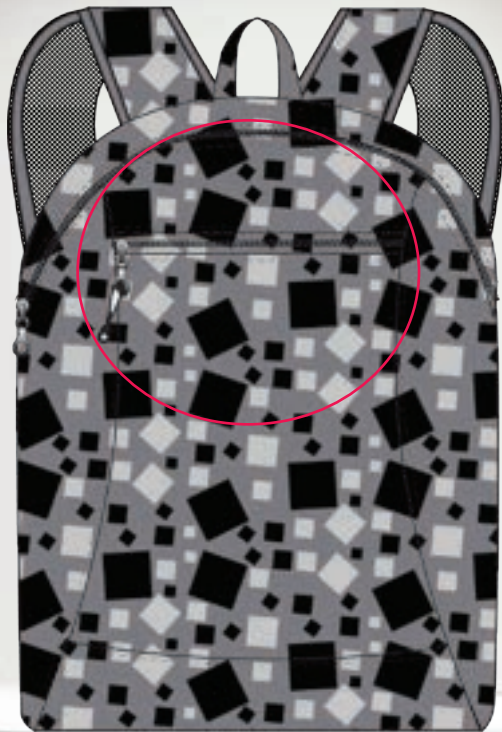

RECYCLED POLYESTER: Foldable Backpacks

MEDIUM FOLDABLE BACKPACK
RECYCLED POLYESTER
H: 16" X L: 11" X W: 6"
FOLDABLE

FOLDS INSIDE
THE POUCH AT FRONT
6" X 8"

DAVID 06

MESH HANDLES
FRONT POCKET
SUPER LIGHTWEIGHT