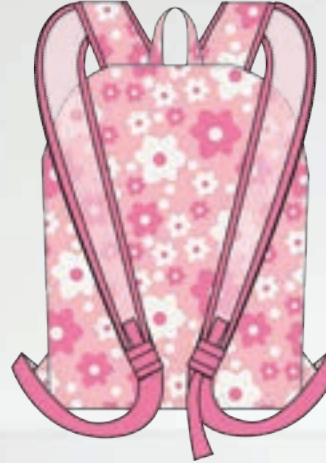

FOLDS INSIDE
THE POUCH AT FRONT
6" X 8"

DAVID 06

MESH HANDLES
FRONT POCKET
SUPER LIGHTWEIGHT

DAVID 07

DAVID 08

DAVID 09

DAVID 10

RECYCLED POLYESTER: Foldable Backpacks

MEDIUM FOLDABLE BACKPACK
RECYCLED POLYESTER
H: 15 1/2" X L: 15 1/2" X W: 5 1/2"
FOLDABLE

EXTERNAL
POUCH H: 6" X 4"

DANIEL 01

MESH HANDLES
FRONT POCKET
SUPER LIGHTWEIGHT
2X BOTTLE POCKETS AT SIDES

DANIEL 02