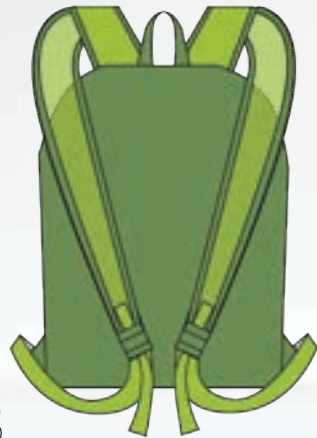

DAVID 01

MESH HANDLES
FRONT POCKET
SUPER LIGHTWEIGHT

DAVID 02

DAVID 03

DAVID 04

DAVID 05

RECYCLED POLYESTER: Foldable Backpacks

MEDIUM FOLDABLE BACKPACK
RECYCLED POLYESTER
H: 16" X L: 11" X W: 6"
FOLDABLE

FOLDS INSIDE
THE POUCH AT FRONT
6" X 8"

DAVID 06

MESH HANDLES
FRONT POCKET
SUPER LIGHTWEIGHT

DAVID 07

DAVID 08

DAVID 09

DAVID 10

RECYCLED POLYESTER: Foldable Backpacks

MEDIUM FOLDABLE BACKPACK
RECYCLED POLYESTER
H: 15 1/2" X L: 15 1/2" X W: 5 1/2"
FOLDABLE

EXTERNAL
POUCH H: 6" X 4"

DANIEL 01

MESH HANDLES
FRONT POCKET
SUPER LIGHTWEIGHT
2X BOTTLE POCKETS AT SIDES

DANIEL 02