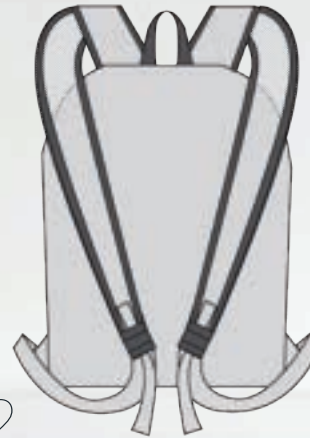

OUR MISSION FOR THIS COLLECTION

Recycled Materials

RECYCLED POLYESTER: Foldable Backpacks

MEDIUM FOLDABLE BACKPACK
RECYCLED POLYESTER
H: 16" X L: 11" X W: 6"
FOLDABLE

FOLDS INSIDE
THE POUCH AT FRONT
6" X 8"

DAVID 01

MESH HANDLES
FRONT POCKET
SUPER LIGHTWEIGHT

DAVID 02

DAVID 03

DAVID 04

DAVID 05

RECYCLED POLYESTER: Foldable Backpacks

MEDIUM FOLDABLE BACKPACK
RECYCLED POLYESTER
H: 16" X L: 11" X W: 6"
FOLDABLE