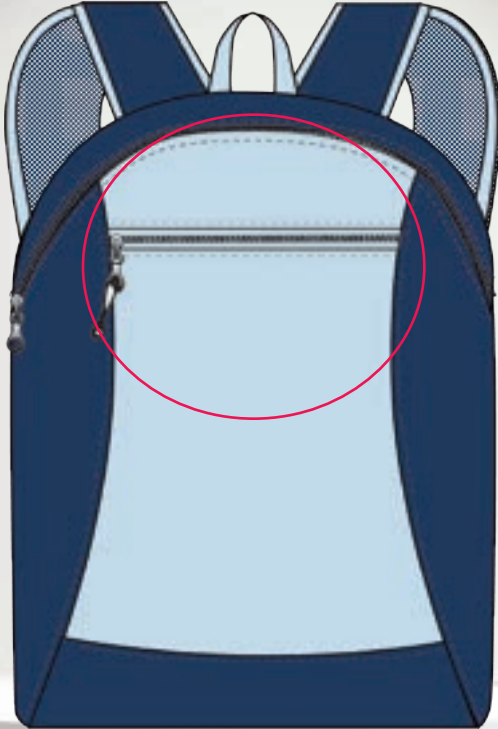

DAVID 01

MESH HANDLES
FRONT POCKET
SUPER LIGHTWEIGHT

DAVID 02

DAVID 03

DAVID 04

DAVID 05

RECYCLED POLYESTER: Foldable Backpacks

MEDIUM FOLDABLE BACKPACK
RECYCLED POLYESTER
H: 16" X L: 11" X W: 6"
FOLDABLE