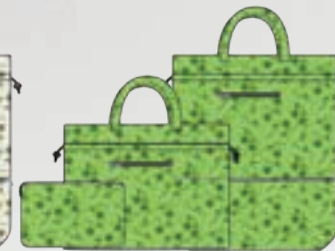

MONTREAL -07

MONTREAL -08

MONTREAL -09

MONTREAL -10

MONTREAL -11

MONTREAL -12

MONTREAL -13

MONTREAL -14

MONTREAL -15

MONTREAL -16

MONTREAL -17

MONTREAL -18

MONTREAL -19

MONTREAL -20

MONTREAL -21

MONTREAL -22

MONTREAL -23

MONTREAL -24

MONTREAL -25

MONTREAL -26

RECYCLED POLYESTER: THERMAL SHOPPING BAG

LARGE FOLDABLE THERMAL BAG
RECYCLED POLYESTER
H: 17 1/2" X L: 25" X W: 8"
HANDLE DROP: 11"

2

Foldable pouch
H: 5" x L: 11"