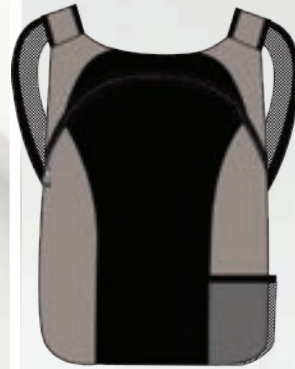

ALEX 02

ALEX 03

ALEX 04

ALEX 05

RECYCLED POLYESTER: Foldable Backpacks

MEDIUM FOLDABLE BACKPACK

RECYCLED POLYESTER

H: 16" X L: 12" X W: 5"

FOLDABLE

EXTERNAL
POUCH H: 7" X L: 5 1/2"

ALEX 07

MESH HANDLES
BACK POCKET
SUPER LIGHTWEIGHT
1X BOTTLE POCKET AT SIDES

ALEX 06

ALEX 08

ALEX 09

ALEX 10