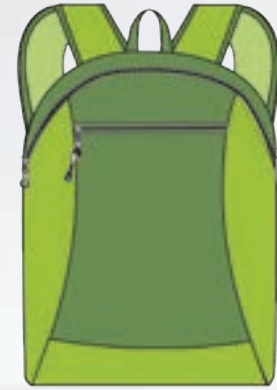

OUR MISSION FOR THIS COLLECTION

Recycled Materials

RECYCLED POLYESTER: Foldable Backpacks

MEDIUM FOLDABLE BACKPACK
RECYCLED POLYESTER
H: 16" X L: 11" X W: 6"
FOLDABLE

FOLDS INSIDE
THE POUCH AT FRONT
6" X 8"

DAVID 01

MESH HANDLES
FRONT POCKET
SUPER LIGHTWEIGHT

DAVID 02

DAVID 03

DAVID 04

DAVID 05

RECYCLED POLYESTER: Foldable Backpacks

MEDIUM FOLDABLE BACKPACK
RECYCLED POLYESTER
H: 16" X L: 11" X W: 6"
FOLDABLE