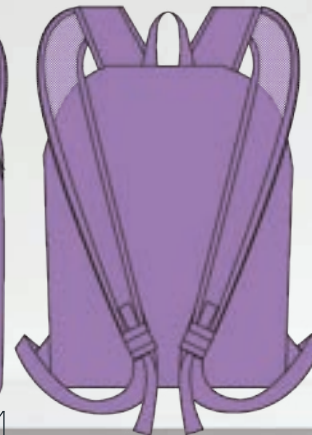

DAVID 01

MESH HANDLES
FRONT POCKET
SUPER LIGHTWEIGHT

DAVID 02

DAVID 03

DAVID 04

DAVID 05

RECYCLED POLYESTER: Foldable Backpacks

MEDIUM FOLDABLE BACKPACK
RECYCLED POLYESTER
H: 16" X L: 11" X W: 6"
FOLDABLE

FOLDS INSIDE
THE POUCH AT FRONT
6" X 8"

DAVID 06

MESH HANDLES
FRONT POCKET
SUPER LIGHTWEIGHT

DAVID 07

DAVID 08

DAVID 09

DAVID 10

RECYCLED POLYESTER: Foldable Backpacks

MEDIUM FOLDABLE BACKPACK
RECYCLED POLYESTER
H: 15 1/2" X L: 15 1/2" X W: 5 1/2"
FOLDABLE

EXTERNAL
POUCH H: 6" X 4"

DANIEL 01

MESH HANDLES
FRONT POCKET
SUPER LIGHTWEIGHT
2X BOTTLE POCKETS AT SIDES

DANIEL 02