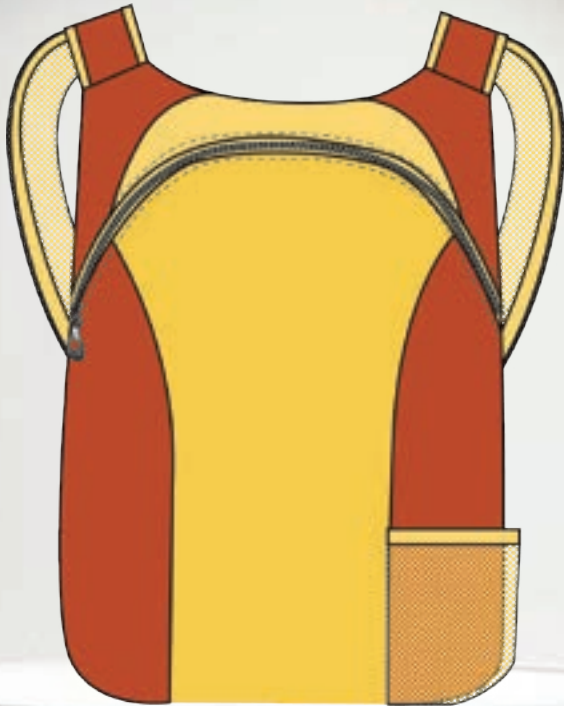

DANIEL 07

DANIEL 08

DANIEL 09

RECYCLED POLYESTER: Foldable Backpacks

MEDIUM FOLDABLE BACKPACK
RECYCLED POLYESTER
H: 16" X L: 12" X W: 5"
FOLDABLE

EXTERNAL
POUCH H: 7" X L: 5 1/2"

ALEX 01

MESH HANDLES
BACK POCKET
SUPER LIGHTWEIGHT
1X BOTTLE POCKET AT SIDES

FOLDABLE

EXTERNAL
POUCH H: 7" X L: 5 1/2"

ALEX 07

MESH HANDLES
BACK POCKET
SUPER LIGHTWEIGHT
1X BOTTLE POCKET AT SIDES

ALEX 06

ALEX 08

ALEX 09

ALEX 10